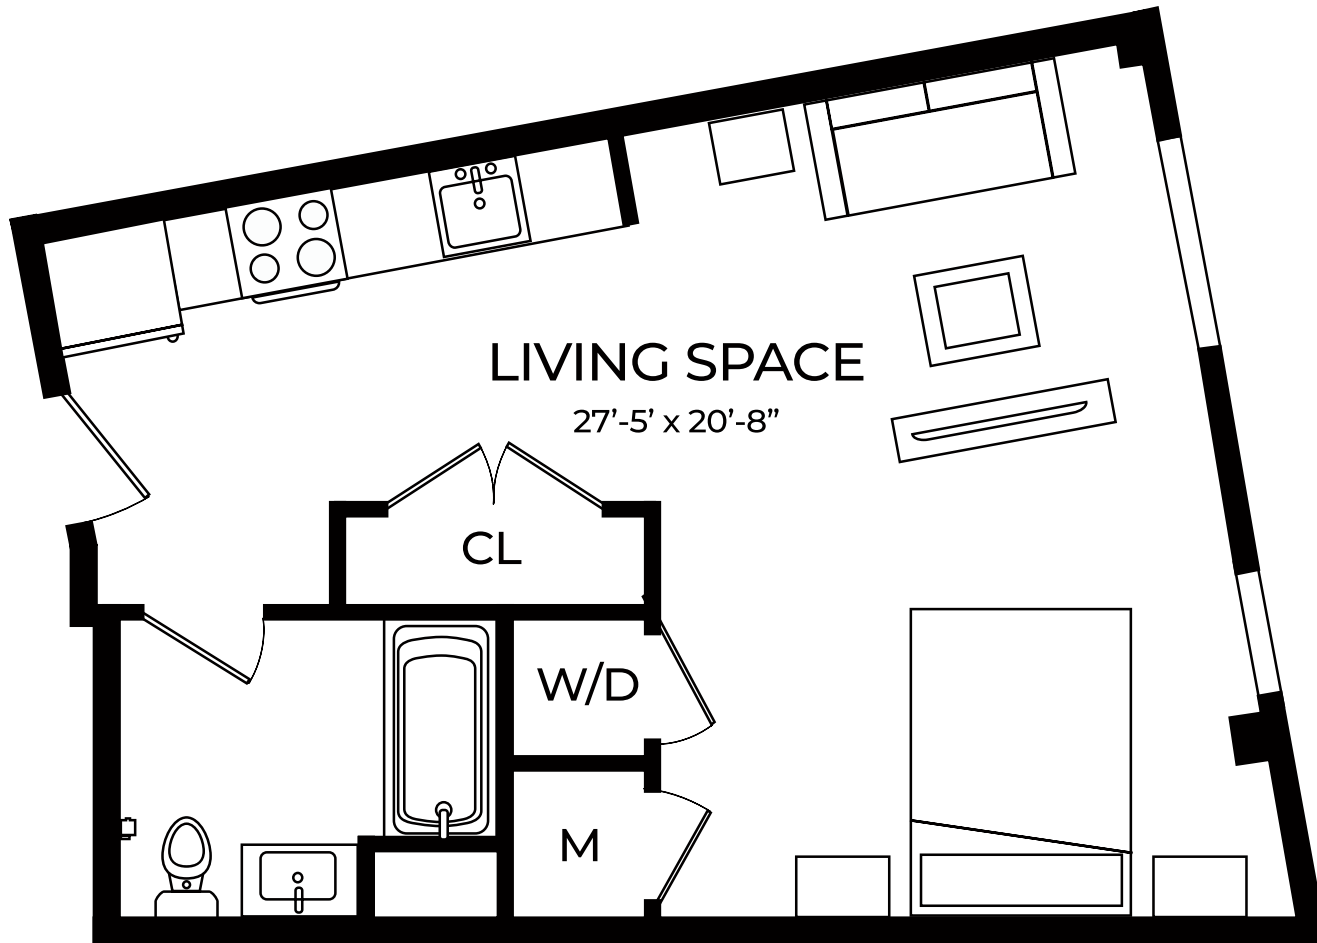

**SUMMIT Orange Crossing**

PEEK PROPERTIES

LINE 7

STUDIO

1 BATHROOM

515 SF

49 South Day Street  
Orange, NJ 07050  
PEEKCP.COM  
973-736-9600